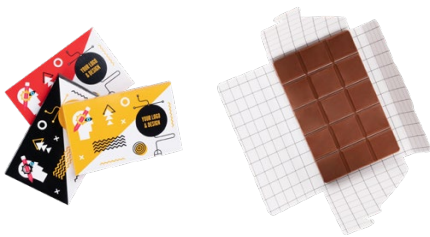

Cat. No. 0171

BIODEGRADABLE PACKAGING

3 – CHOCOLATE CARD WITH LOGO 20 G

20 g

88 x 56 x 8 mm

200 pcs

8 months