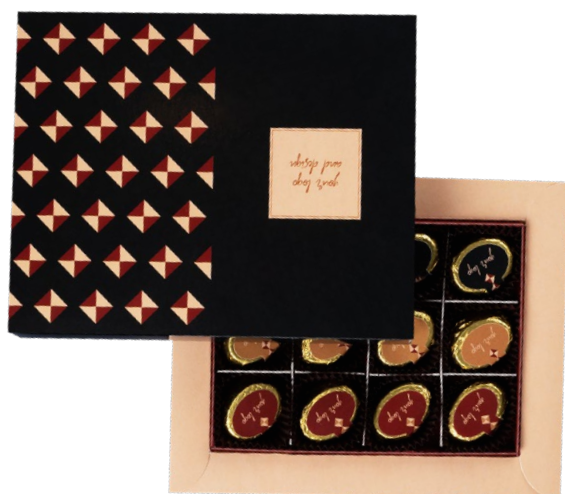

Cat. No. 0558

ELLIPSE LOGO MAXI PRALINES 12 PCS

Collection of 12 pralines in three flavors. Double personalization of packaging - a cardboard box and a sticker on the praline itself. Take advantage of the opportunity for double personalization on the packaging and on the sticker placed on each praline.

120 g

145 x 180 x 50 mm

50 pcs

4 months

Legend: - weight - dimensions - minimum order - expiry date