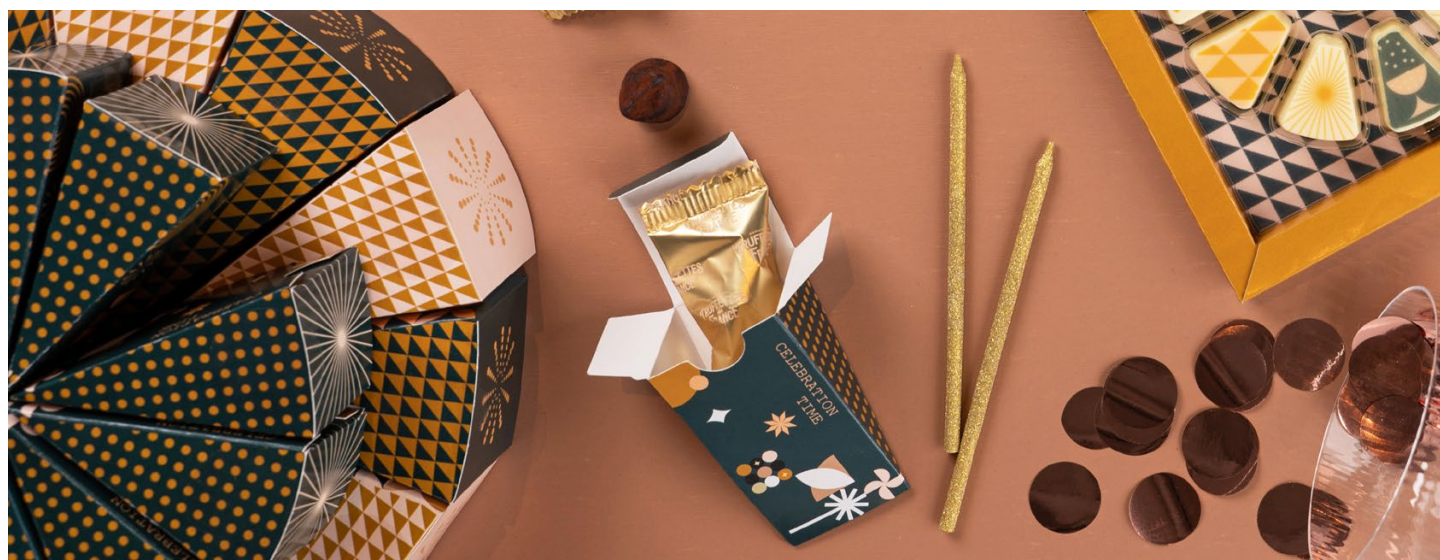

BIG PIECE OF CAKE

16 - 30 g

120 x 60 x 60 mm

250 pcs

candies: 12 months
cookies: 4 months
truffles: 6 months