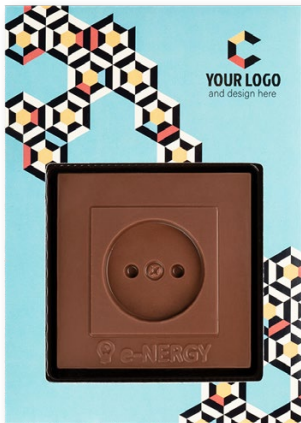

BESPOKE CHOCOLATE COLLECTION

Chocolate can unlock creativity, and that's what matters most in the advertising industry. See what chocolate shapes we can create for your brand. If you haven't found what you're looking for – share your vision, and we'll give it a chocolate form.

DISCOVER THE CHOCO4MAT LINE

The sweetest advertising surface you can imagine!
Your logo and message embossed on chocolate.

Choose a unique chocolate shape from our selection or tell us what new, custom form you'd like us to create for you.

CHOCO4MAT IS THE LINE WHERE WE GIVE REAL SHAPES TO YOUR SWEET IDEAS!

DIDN'T FIND YOUR SHAPE?

We can design and create **YOUR CUSTOM** chocolate format!

Initial Product

Your Final Product

Your logo on chocolate? It's possible!