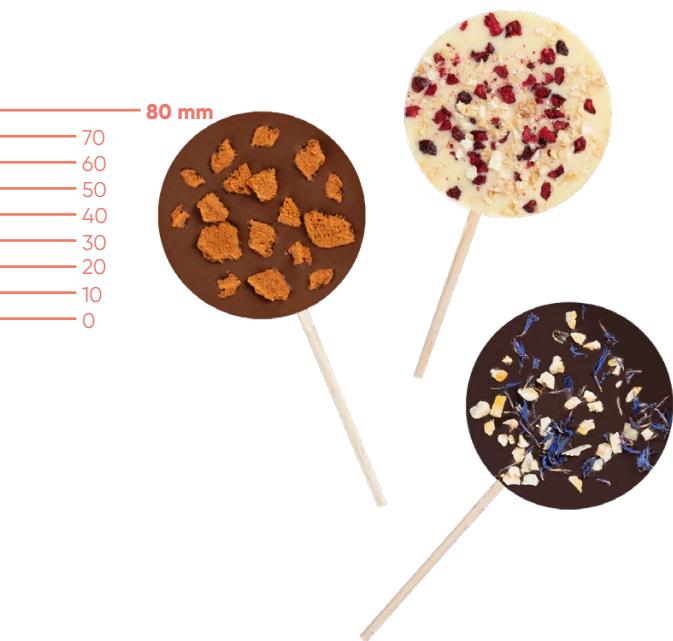

 25 g

 Ø 62 mm

 300 pcs

 8 months

FLAVORS OF YOUR CHOICE

white chocolate + strawberry

milk chocolate+ honey
+ hazelnuts

dark chocolate + cornflower petals
+ orange peel

Legend:  - weight  - dimensions  - minimum order  - expiry date

CHOCOLATE LOLLIPOPS

Cat. No. 0448PLUS

CHOCOLATE LOLLIPOP CHOCOPOP PLUS 40 G

Chocolate lollipop with a diameter of 80 mm, available in 3 flavors to choose from. Possibility to emboss your logo on the smooth side of the lollipop - a perfectly large advertising area. Packaged in compostable foil with sticker for full personalization with graphics or logo.