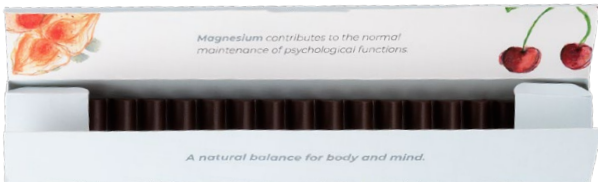

SUPERFOODS COLLECTION

Cat. No. 0694

BIODEGRADABLE PACKAGING

IMMUNE CHOCOLATE BAR 40 G

Cat. No. 0695

BIODEGRADABLE PACKAGING

IMMUNE CHOCOLATE BAR 80 G

Velvety honey chocolate envelops the intense flavor of sea buckthorn and acerola - fruits rich in vitamin C and antioxidants. A delicious way to strengthen the body and enjoy vitality every day! Give your customers a natural shield for immunity.

Cat. No. 0694

40 g

165 x 38 x 20 mm

100 pcs

8 months

Cat. No. 0695

80 g

275 x 38 x 20 mm

100 pcs

8 months

Cat. No. 0685

BIODEGRADABLE PACKAGING

CHILL CHOCOLATE BAR 40 G

Cat. No. 0686

BIODEGRADABLE PACKAGING

CHILL CHOCOLATE BAR 80 G

The chocolate bar is like a small ritual that combines the power of 72% cocoa chocolate with nature and balance. Freeze-dried cherry brings a subtle fruity note, while pumpkin seeds give a crunching pleasure. The addition of ashwagandha makes every moment with this bar a moment of peace. We recommend it as an excellent choice for those looking for more than just sweetness - it's a natural force of peace in every bite.

Cat. No. 0685

40 g

165 x 38 x 20 mm

100 pcs

8 months

Cat. No. 0686

80 g

275 x 38 x 20 mm

100 pcs

8 months