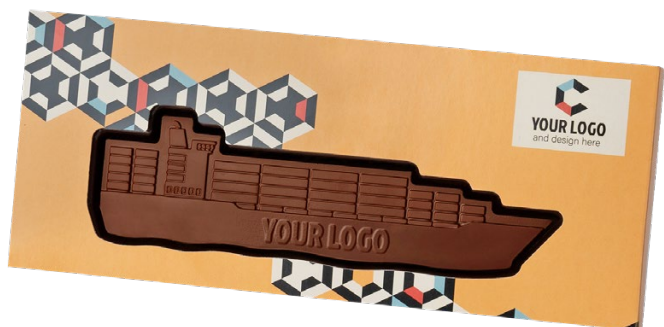

Cat. No. 0724

BIODEGRADABLE PACKAGING

7 – CHOCOLATE IN INDIVIDUAL SHAPE RECTANGLE 65 G

65 g

170 x 75 x 10 mm

100 pcs

8 months

Have a vision for your
COMPANY CHOCOLATE
IN A CREATIVE SHAPE?

We would be happy to
MAKE IT FOR YOU.

BESPOKE CHOCOLATE COLLECTION

Cat. No. 0314/CARGO

BESPOKE CHOCOLATE CHOCO4MAT CARGO SHIP

Chocolate shape Cargo Ship is a unique and impressive product that stands out not only in taste but also in shape. A unique way to promote your brand.