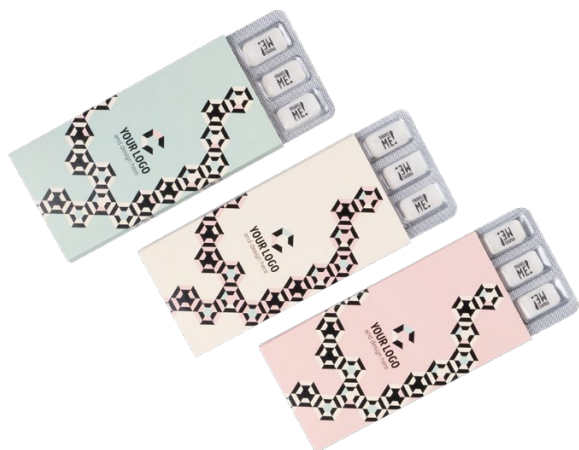

BRAND ME! MINTS COLLECTION

Cat. No. 0713

BRAND ME! MINTS CHEWING GUM BLISTER 6 PCS

Modern and handy advertising gadget, with up to three surfaces for personalization: paper box, blister film, chewing gum.

6 pcs

58 x 58 x 10 mm

1000 pcs

12 months

Cat. No. 0714

BRAND ME! MINTS CHEWING GUM BLISTER 12 PCS

Personalized chewing gums enclosed in a blister pack. Choose from two sugarfree flavors - mint or watermelon.

12 pcs

58 x 117 x 10 mm

1000 pcs

12 months

SUGARFREE CHEWING GUM OF YOUR CHOICE

- mint chewing gum
- watermelon chewing gum