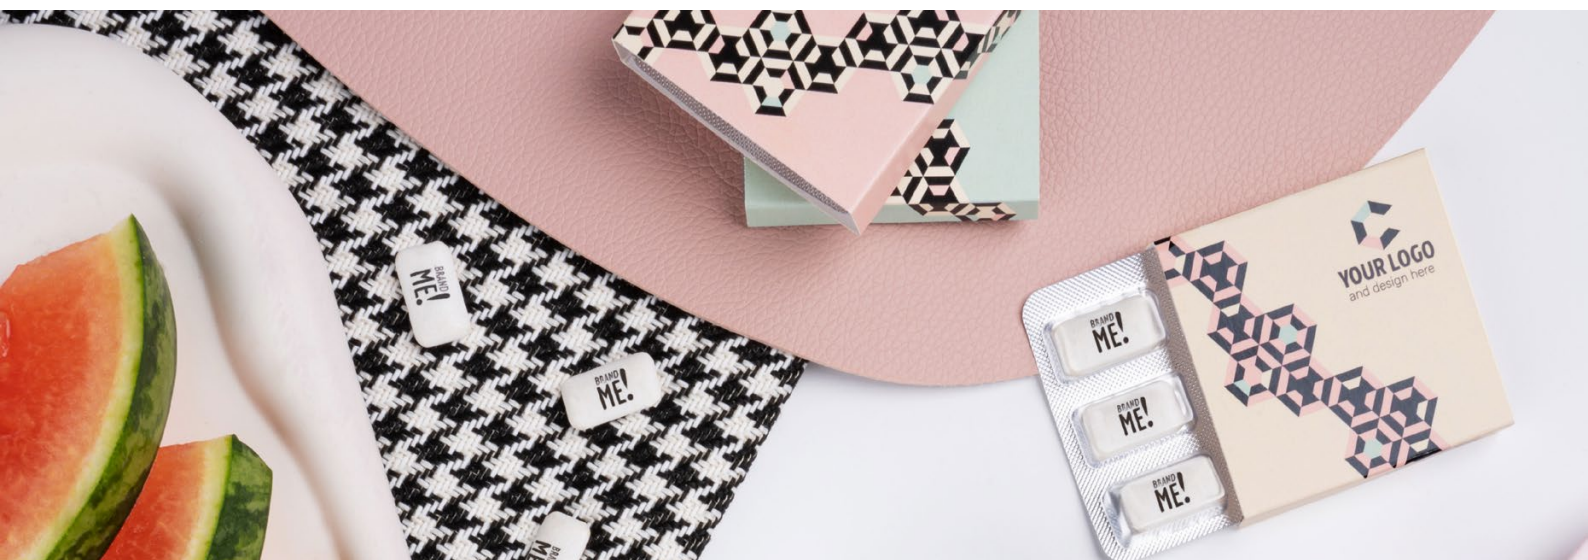

 12 months

Cat. No. 0714

BRAND ME! MINTS CHEWING GUM BLISTER 12 PCS

Personalized chewing gums enclosed in a blister pack. Choose from two sugarfree flavors - mint or watermelon.

 12 pcs

 58 x 117 x 10 mm

 1000 pcs

 12 months

SUGARFREE CHEWING GUM OF YOUR CHOICE

- mint chewing gum
- watermelon chewing gum

DRAGEES & JELLIES COLLECTION

Full of juicy flavors and colors, the collection boosts creativity. Let your advertising campaign become more dynamic and expressive. Discover our novelties!